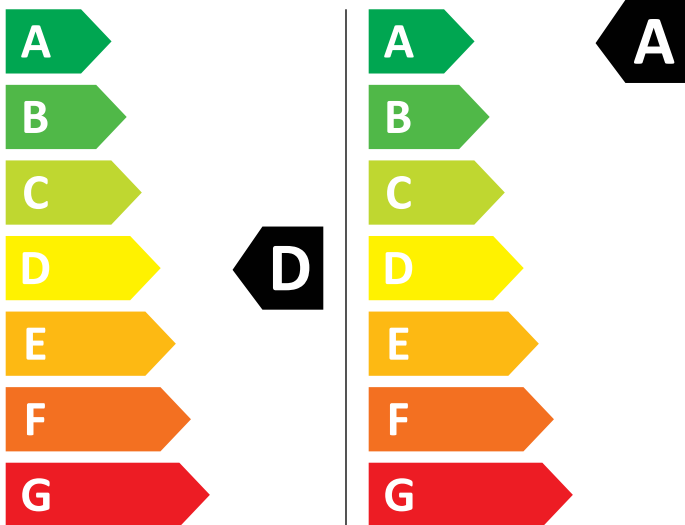

ENERG

AEG

LWR8E80610 914611701

Water icon **342** kWh/100

Water icon **48** kWh/100

7,0 kg

11,0 kg

85 L