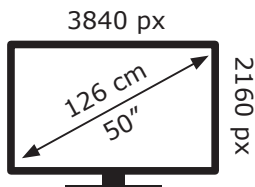

ENERGY

GRUNDIG

50 GUB 7440 Q DS7T00

64 kWh/1000h

ABCDEF**G**

117 kWh/1000h

2019/2013