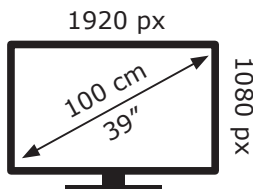

ENERGY

GRUNDIG

39 GGF 6700B DSJ000

40 kWh/1000h

ABCDEF**G**

42 kWh/1000h

2019/2013