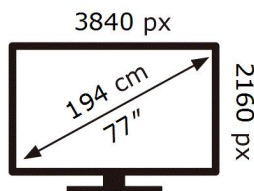

ENERG

SAMSUNG

GQ77S85DAE

124 kWh/1000h

ABCDEF **G**

151 kWh/1000h

2019/2013