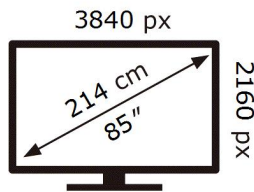

ENERG

SAMSUNG

GQ85QN95DAT

142 kWh/1000h

ABCDEF **G**

347 kWh/1000h

2019/2013