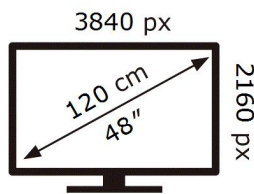

ENERG

SAMSUNG

GQ48S90DAE

66 kWh/1000h

ABCDEF **G**

HDR

88 kWh/1000h

2019/2013