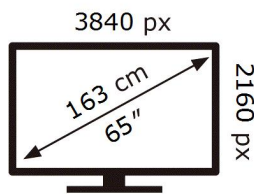

ENERG ⚡

SAMSUNG

GU65DU7170U

110 kWh/1000h

ABCDEF **G**

HDR

169 kWh/1000h

2019/2013