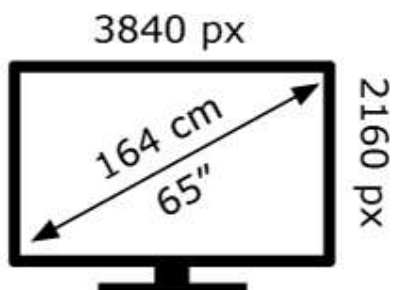

ENERGY

SONY®

XR-65X92K

110 kWh/1000h

ABCDEF**G**

162 kWh/1000h

2019/2013