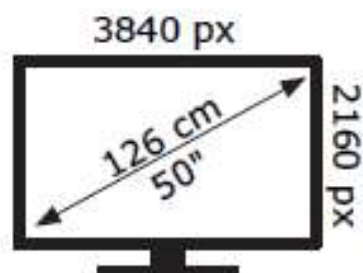

ENERG

TELEFUNKEN

D50U660X5CWI

71 kWh/1000h

ABCDEF **G**

98 kWh/1000h

2019/2013

50639894