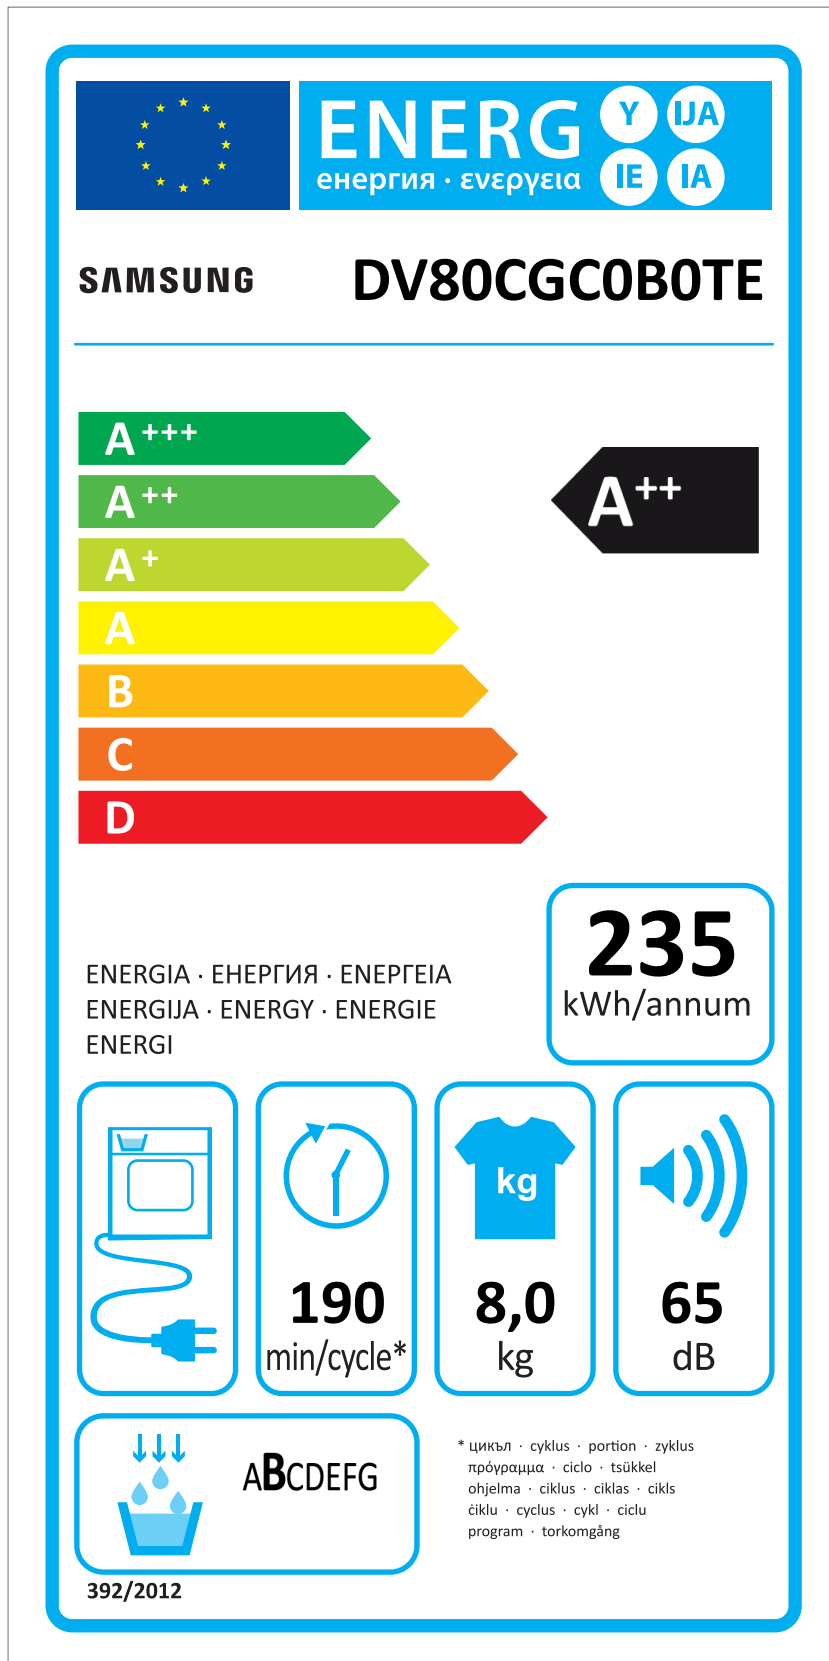

ERP LABEL ENERGY (DRYER CONDENSER TYPE)

CODE : DC68-03225C
Size : 110 x 220 (mm)
Material : ART