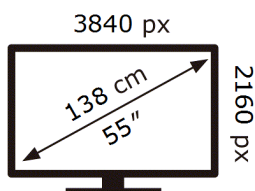

ENERG

SAMSUNG

UE55CU7200U

83 kWh/1000h

ABCDEF **G**

139 kWh/1000h

2019/2013