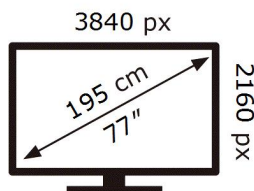

ENERG

SAMSUNG

GQ77S90CAT

117 kWh/1000h

ABCDEF **G**

188 kWh/1000h

2019/2013