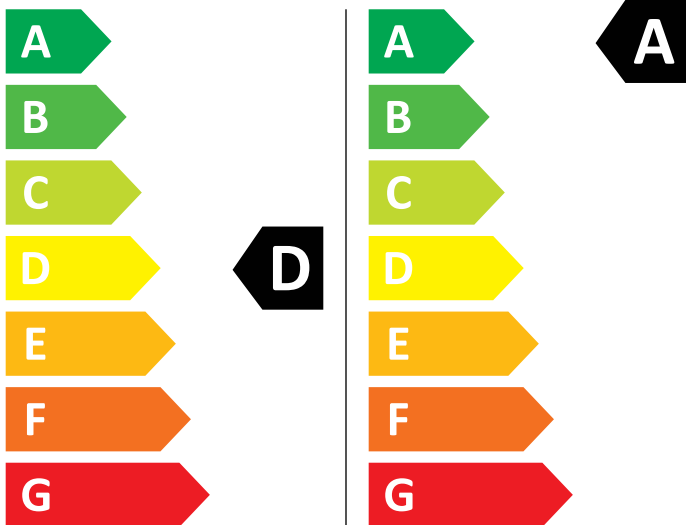

ENERG

AEG

LWR7S65690 914610330

💧 265 kWh/100

💧 49 kWh/100

5,0 kg

9,0 kg

62 L