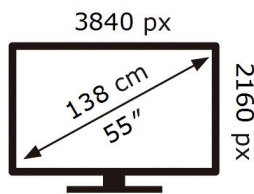

ENERG

SAMSUNG

GQ55LS03BGU

84 kWh/1000h

ABCDEF **G**

181 kWh/1000h

2019/2013