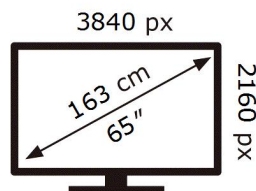

ENERG

SAMSUNG

GQ65Q70CAT

100 kWh/1000h

ABCDEF **G**

229 kWh/1000h

2019/2013