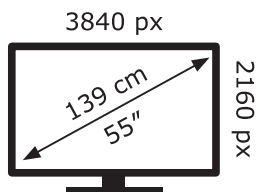

ENERG ⚡

LG Electronics

OLED55G26LA

81 kWh/1000h

ABCDEF**G**

166 kWh/1000h

2019/2013