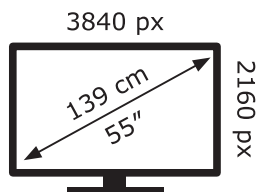

ENERG ⚡

LG Electronics

OLED55C24LA

81 kWh/1000h

ABCDEF**G**

152 kWh/1000h

2019/2013